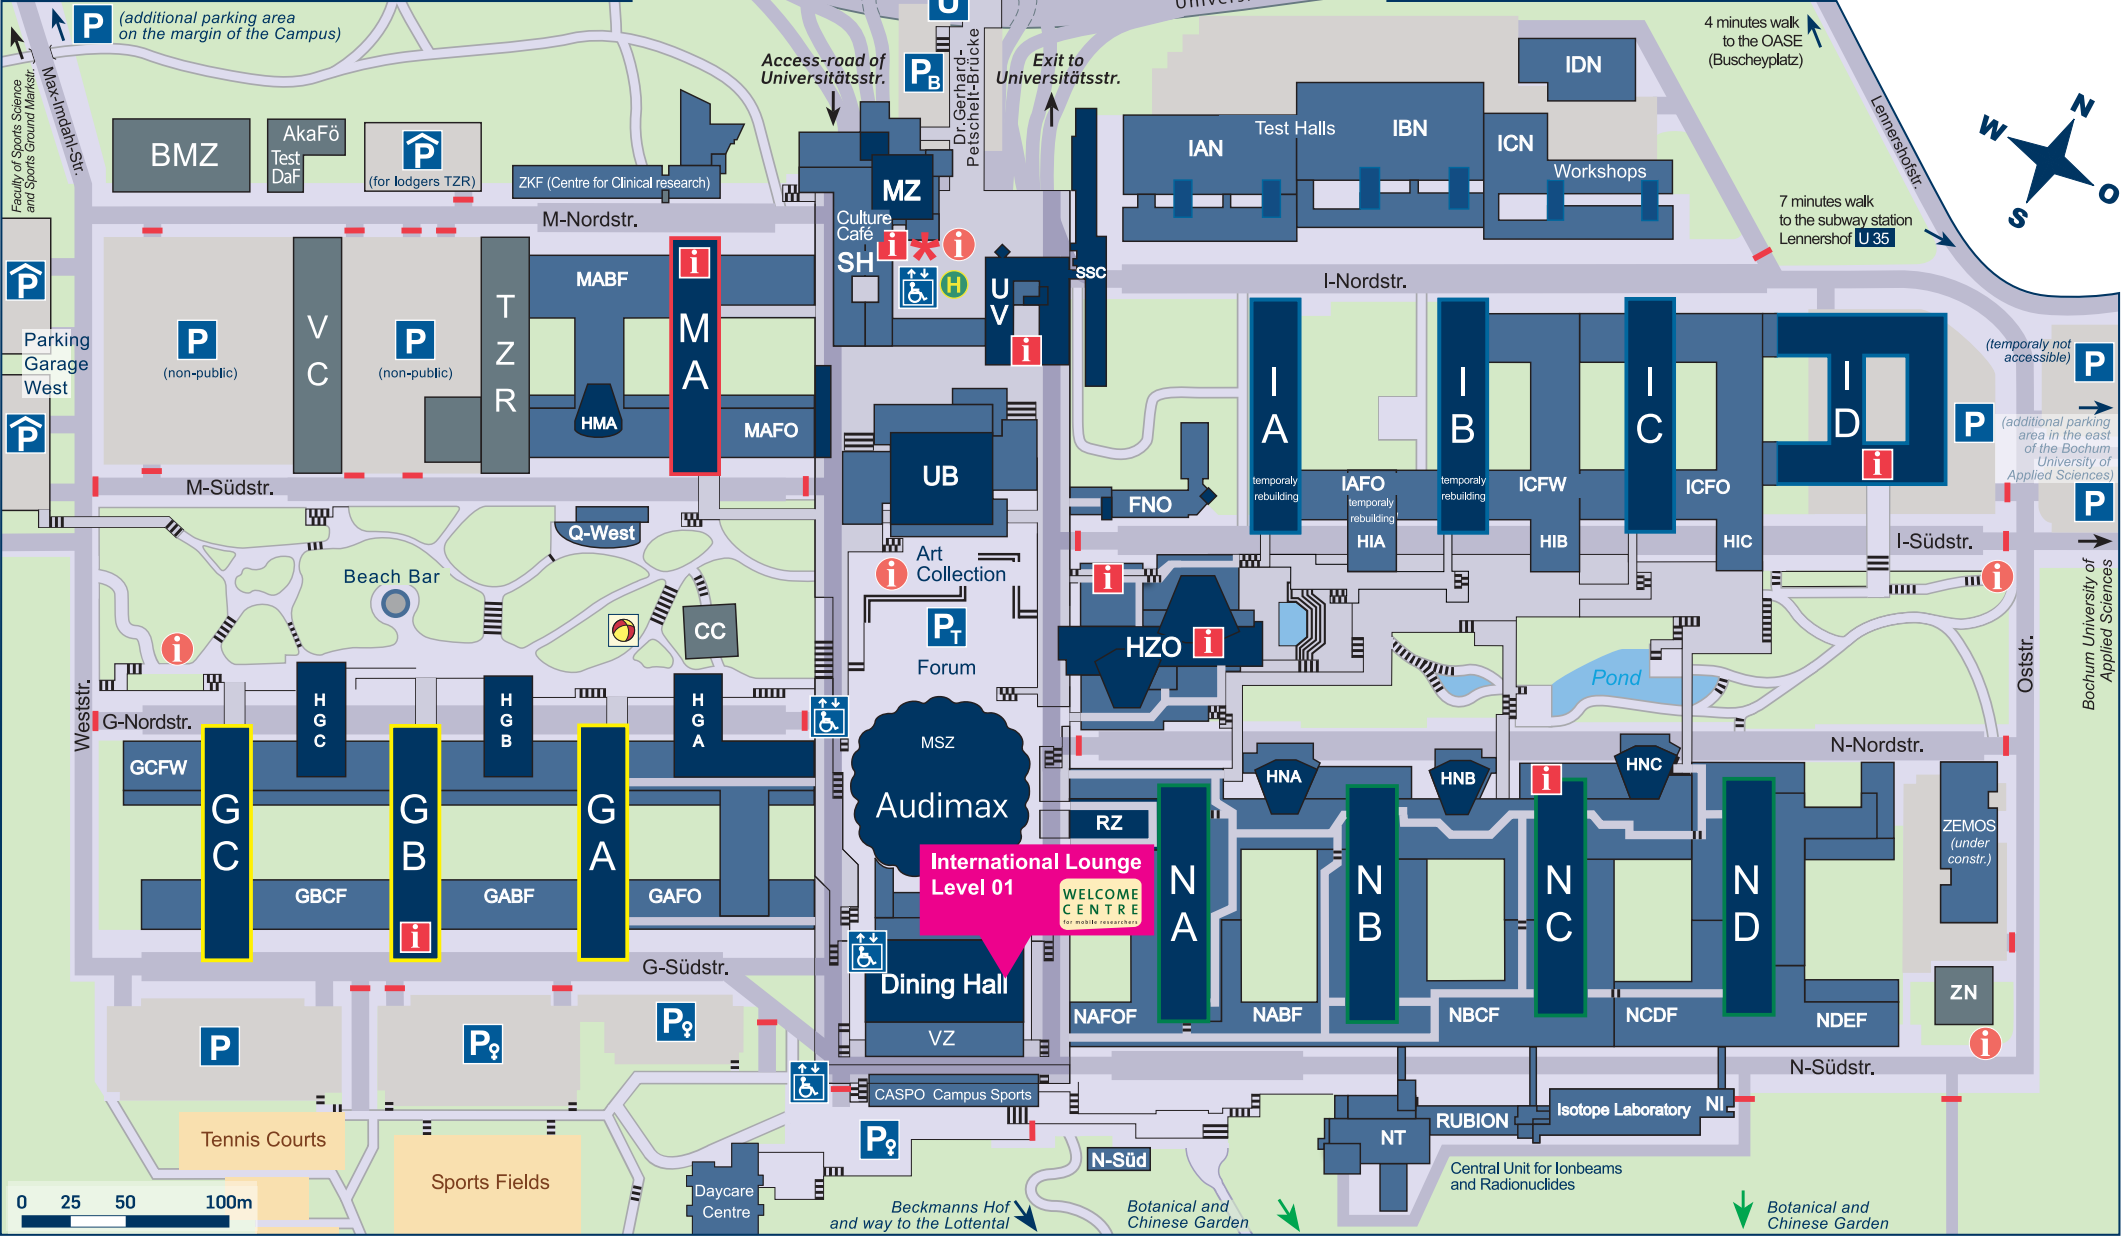

CAMPUS MAP

(with International Lounge)

© 2015 Copyright/editing: Geomatics - Geographic Department of the RUB (M. Gießner, S. Steinert, W. Herzog); updater: Administrative Depart. 5 (A. Langosch)

Walkway	Information Desk	Parking Garage	Subway Station	MZ Arts Centre	<p>Comments:</p> <p>GA, IA, MA, NA = Central Building of Subject Groups Theme Colours: yellow shape = Humanities; red = Medicine; blue = Engineering; green = Natural Sciences</p> <p>GAFO = Flat Area of the GA Building (example) HIA = Lecture Hall of the IA Building (example)</p> <p>Explanation (example): NA 1/128: Building NA, Floor 1, Room 128 Remark: Floor 1 = 1st Floor; Floor 01 = 1st Floor downstairs</p> <p> * and also 320, 370, 377</p>
Stairs	Information	Parking Area	Bus Stop	RZ Computer Centre	
Street	Playground (Uni-Zwerge e.V.)	Women's Parking Area	BMZR Centre for Biomedicine Ruhr	SH Student Service Center	
Street beneath the Campus	Handicap-accessible Lift (outdoors)	Visitor Parking	CASPO Campus Sports Ground	SSC Student Service Center	
Wall	Gate (Access restricted)	Central Parking Garage (Underground parking beneath the Campus)	CC Campus Center	TZR Technology Centre Ruhr	
Green Area			FNO Forum Northeast	UB University Library	
			HZO Lecture Hall Centre	VC Vita Campus	
			MSZ Multimedia Support Centre	VZ Convention Centre	
				ZN Centre for Neuroinformatics	